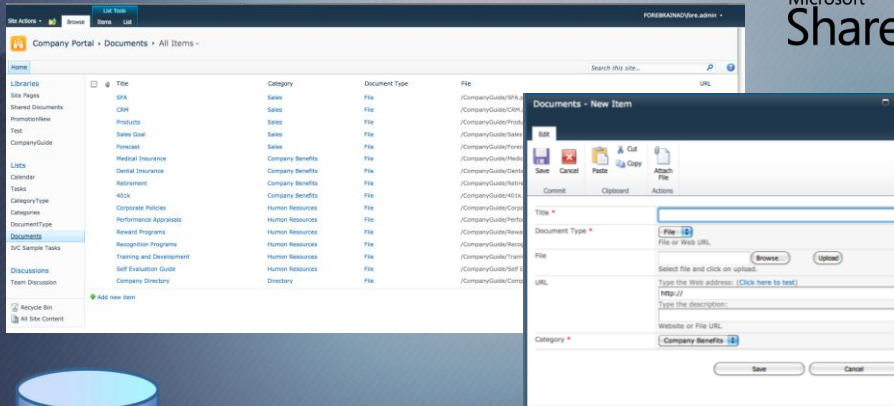

COMPANY INFO

Content Delivery System

COMPANY
DIRECTORY

SALES

FINANCE

PRODUCTS

BENEFITS

FORMS

COMPANY INFO

Content Delivery System

SECURE ADMIN

Control multi-tiered app navigation and files

SYNCH

iOS Devices

SQLite Database

File management
Navigation management