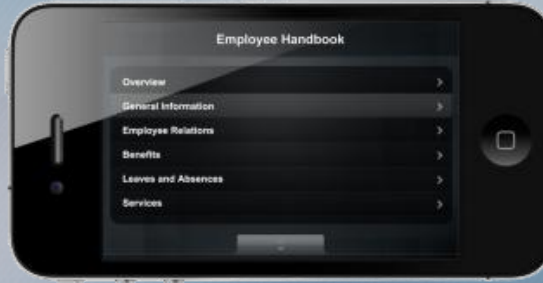

- CUSTOMIZABLE SLIDER NAVIGATION

iPad

COMPANY INFO

Content Delivery System

iPhone

- OPTIMIZED NAVIGATION FOR IPHONE & IPAD
- VIEW, EMAIL AND PRINT COMPANY CONTENT

iPad

COMPANY INFO