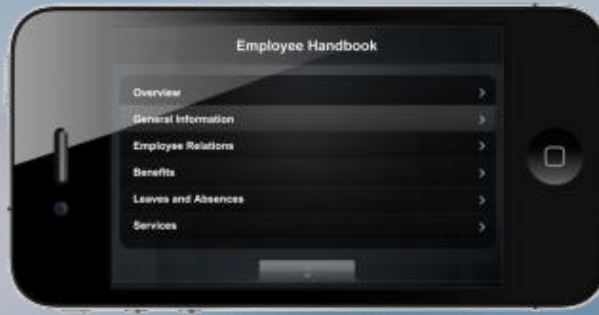

- CUSTOMIZABLE SLIDER NAVIGATION

iPad

COMPANY INFO

Content Delivery System

iPhone

- OPTIMIZED NAVIGATION FOR IPHONE & IPAD
- VIEW, EMAIL AND PRINT COMPANY CONTENT

iPad

COMPANY INFO